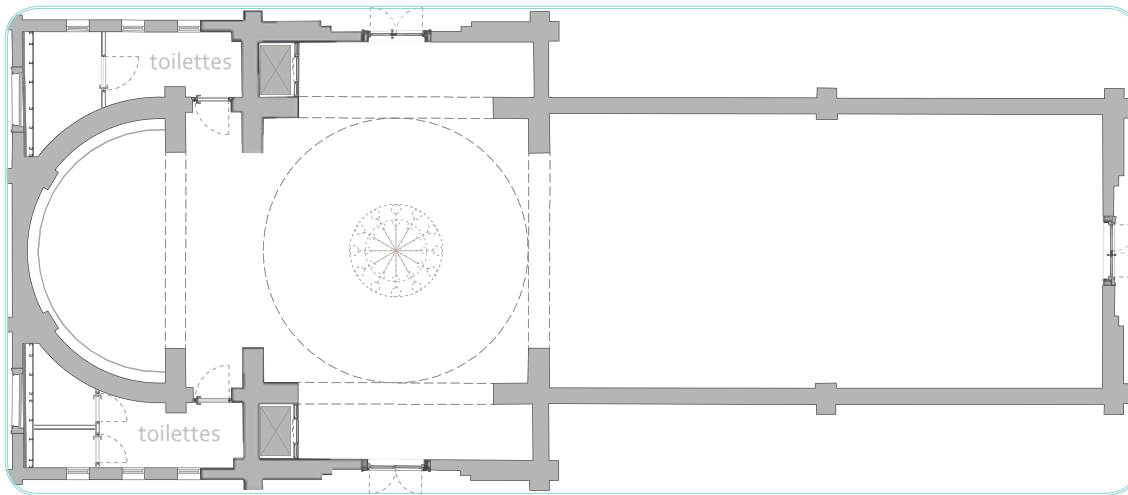

San Marco Hall

-  Wi Fi
-  natural daylight
-  projector
-  push notification
-  100% room darkening
-  screen
-  accessible
-  air conditioned
-  customizable totem

*Extra setup needed

sqm: 200

							
60	80	140	140	60	77	51	180/250